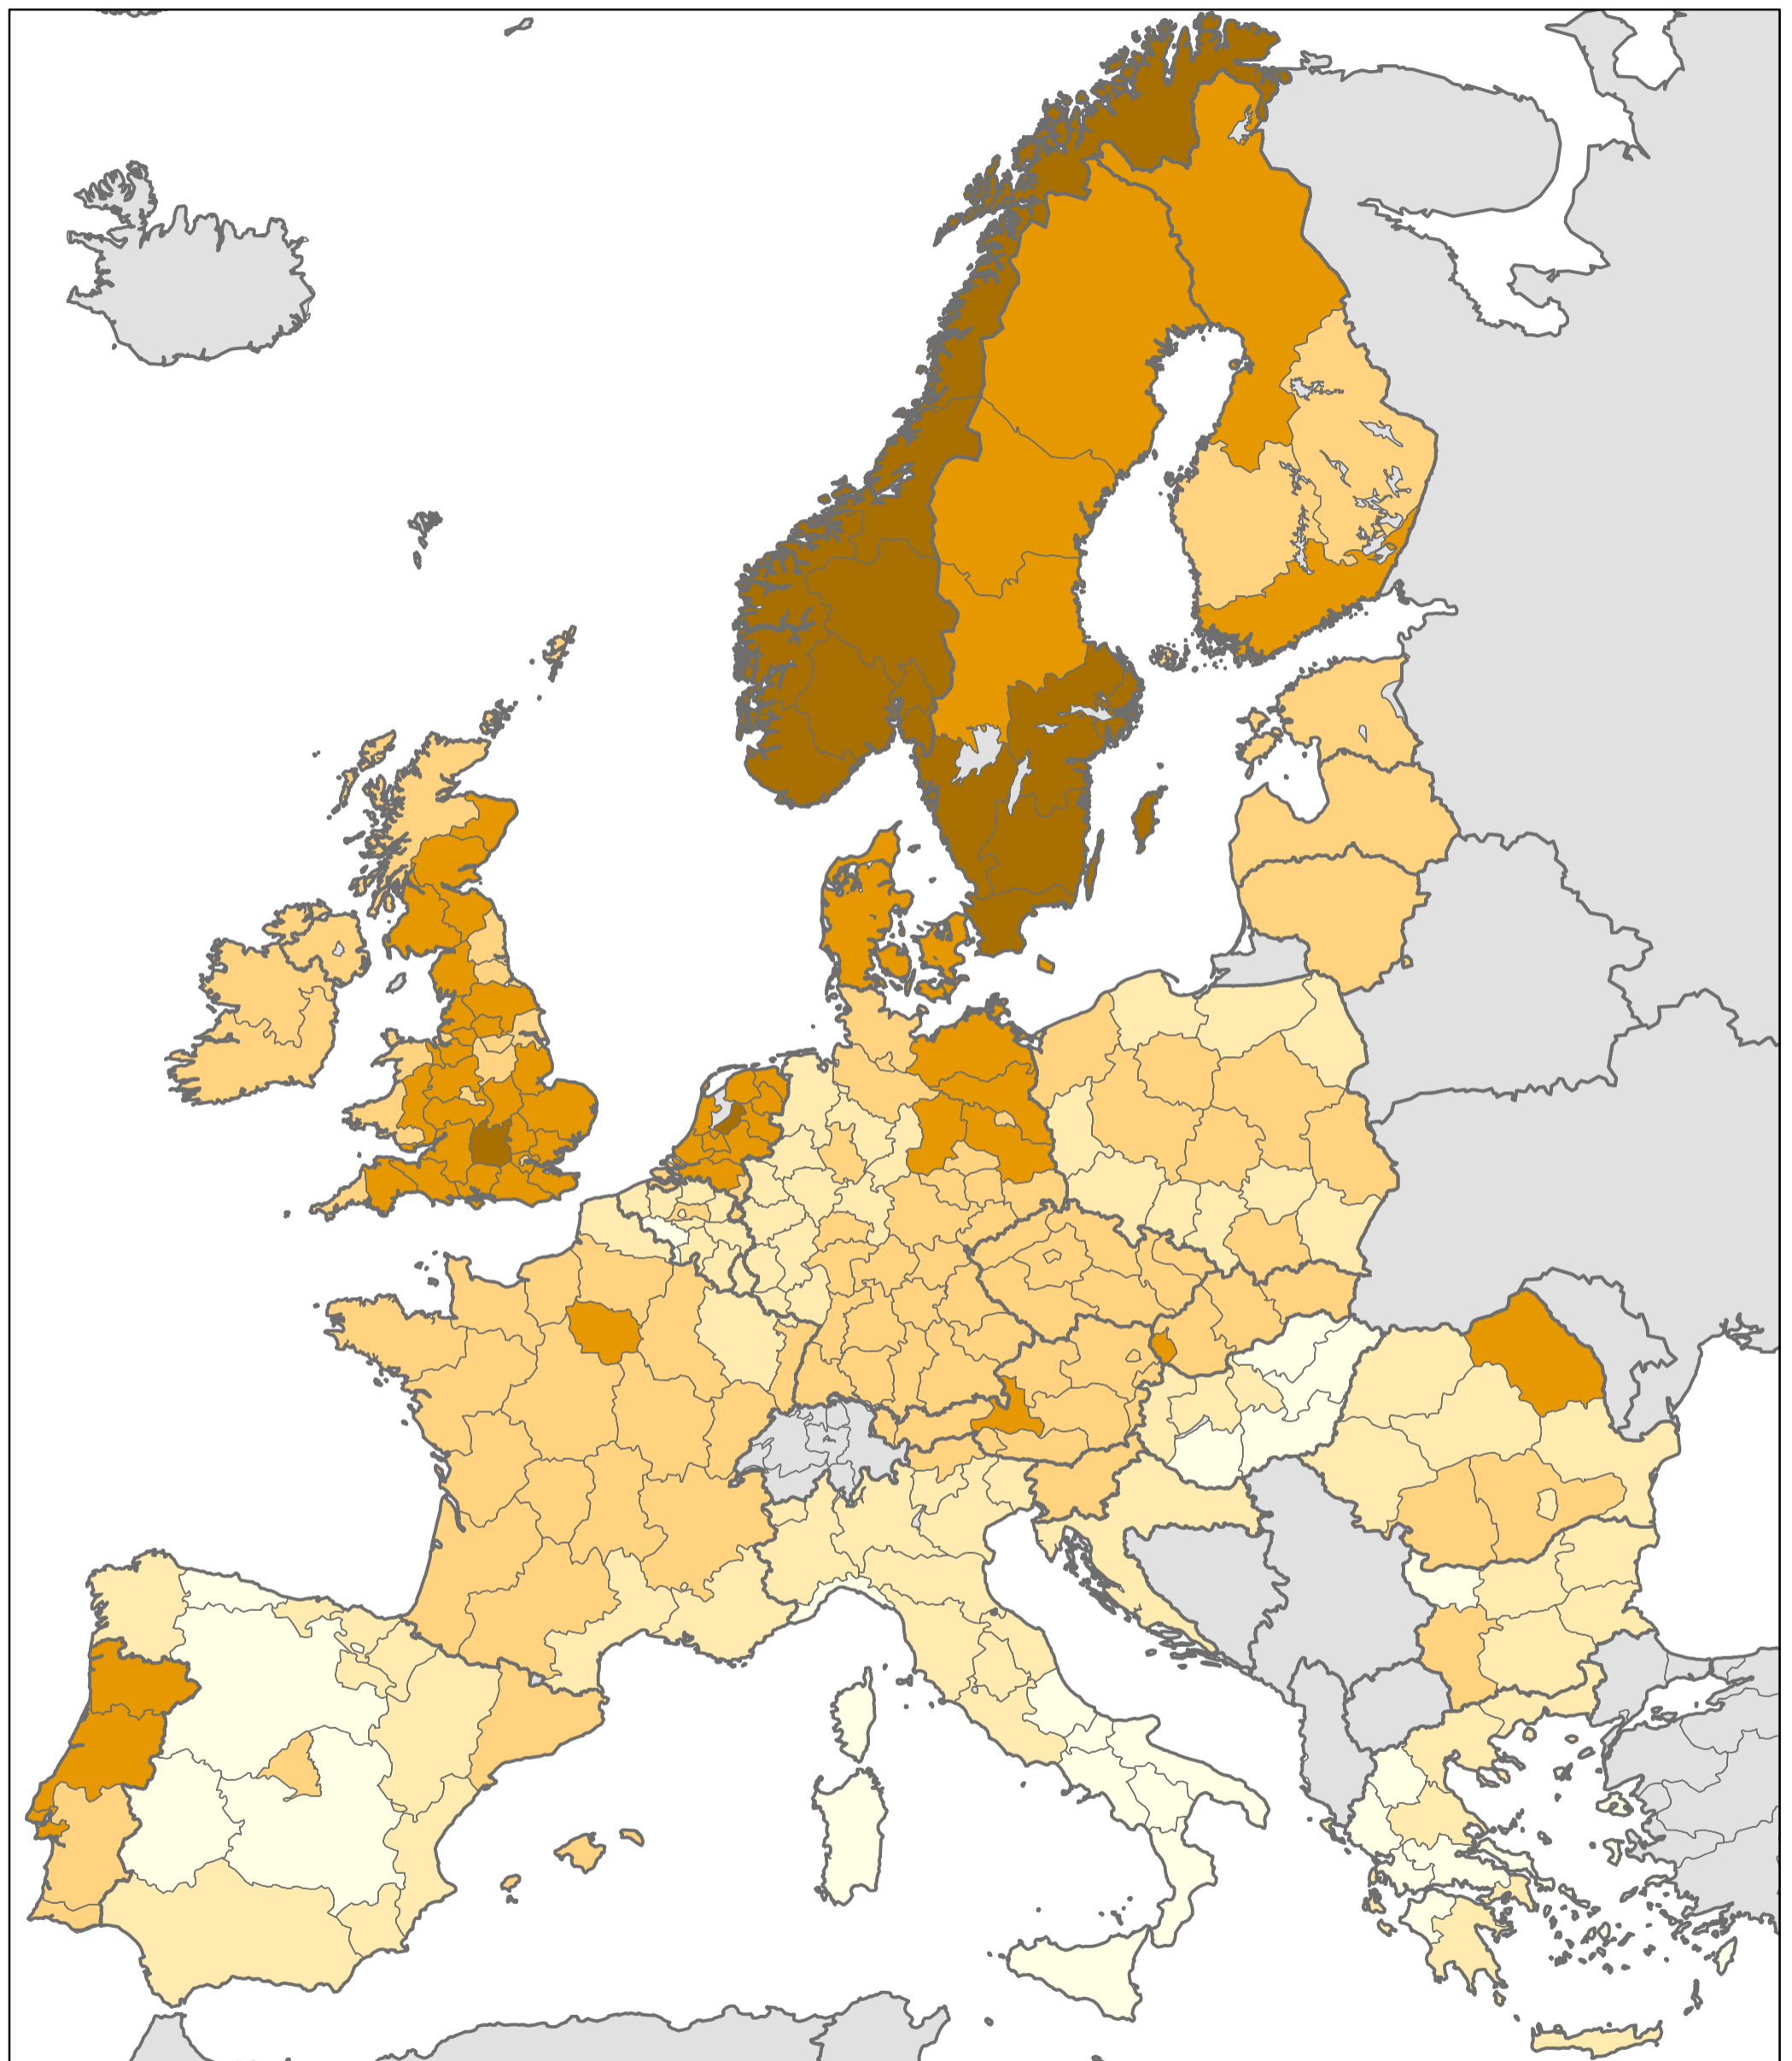

# (Europäische) Arbeitsmärkte - Entwicklungen und Perspektiven (European) Labour Markets - Developments and Perspectives

## Erwerbsquoten 2004 (Frauen)/Economic activity rates 2004 (women)

### Erwerbsquoten (Frauen)/ Economic activity rates (women)

- 27,6 - 39,4
- 39,5 - 47,4
- 47,5 - 53,6
- 53,7 - 61,1
- 61,2 - 74,3
- no data available

The Economic activity rate represents employed and unemployed persons as a percentage of the population living in private households.  
EU25 = 48,6%

Source: Eurostat

National Borders  NUTS 2